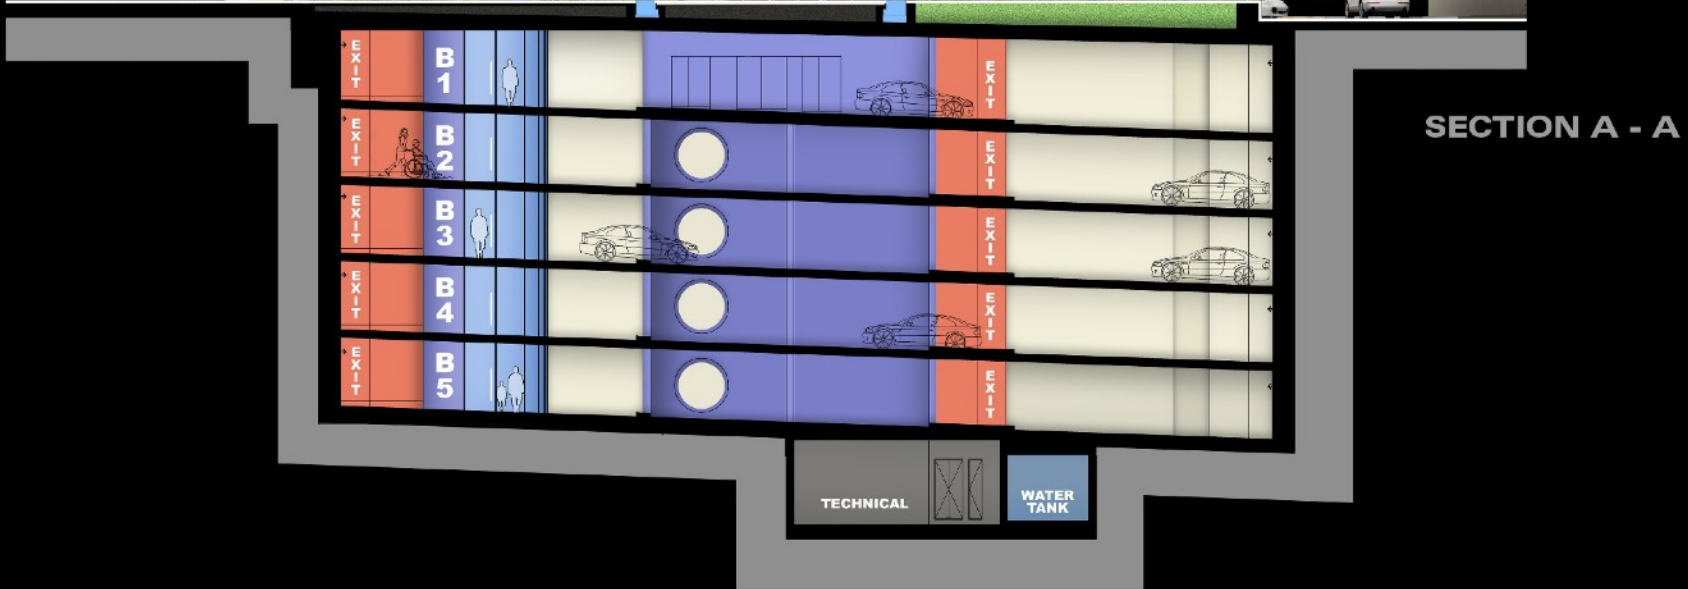

METROPOLITAN ELIAS AUDI GARDEN & MUNICIPAL CARPARK

METROPOLITAN ELIAS AUDI GARDEN & MUNICIPAL CARPARK

SAIFI - BEIRUT

*A Step
Towards
Urban Revival*

ARCHITECT NADIM ABOURIZK

GROUND FLOOR PLAN

METROPOLITAN ELIAS AUDI GARDEN & MUNICIPAL CARPARK

METROPOLITAN ELIAS AUDI GARDEN & MUNICIPAL CARPARK

↑^N TYPICAL BASEMENT PLAN

METROPOLITAN ELIAS AUDI GARDEN & MUNICIPAL CARPARK

METROPOLITAN ELIAS AUDI GARDEN & MUNICIPAL CARPARK

SIDE ELEVATION

MAIN STREET ELEVATION