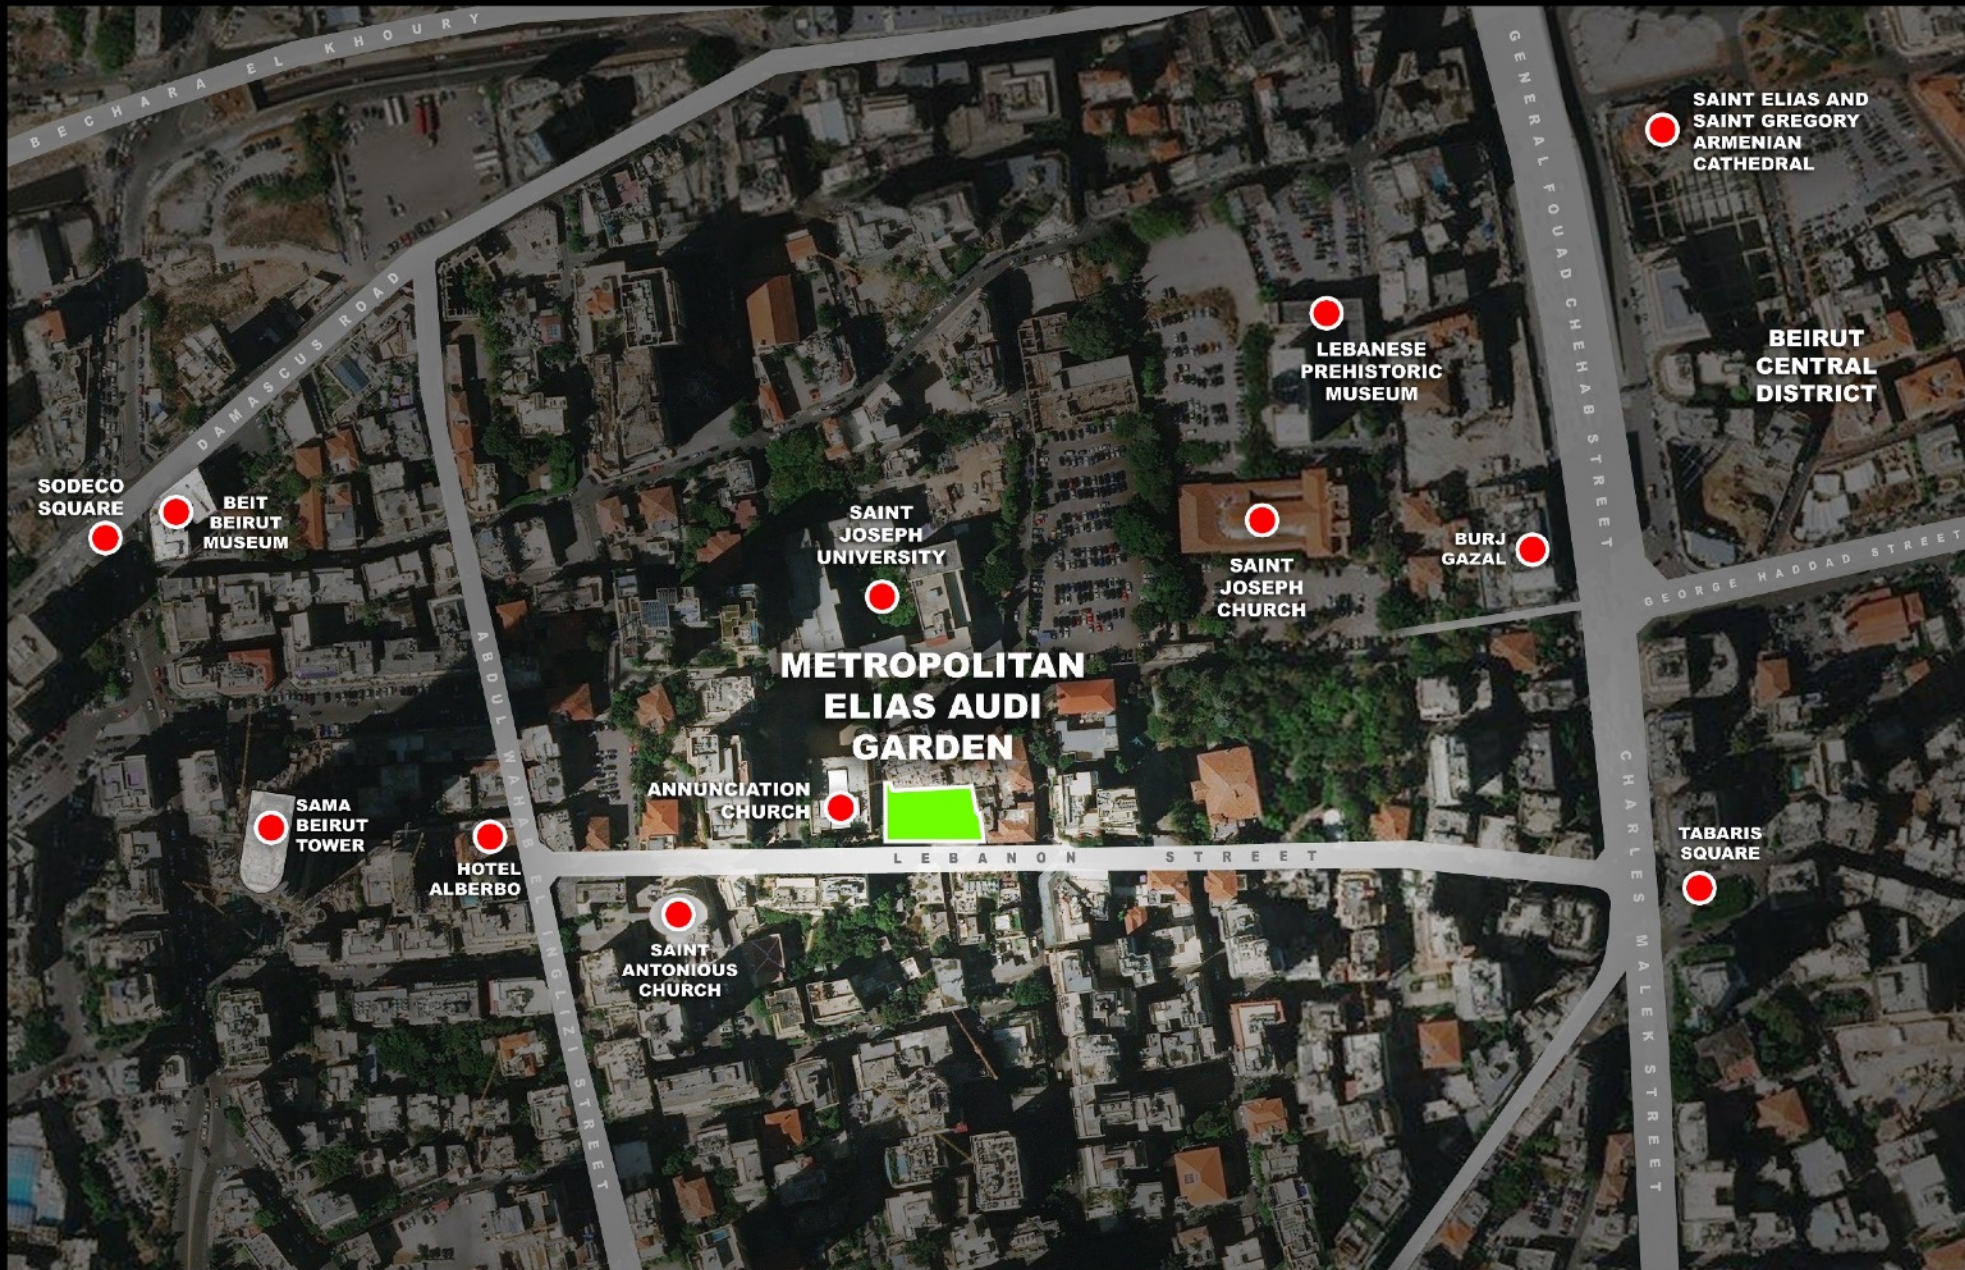

METROPOLITAN ELIAS AUDI GARDEN & MUNICIPAL CARPARK